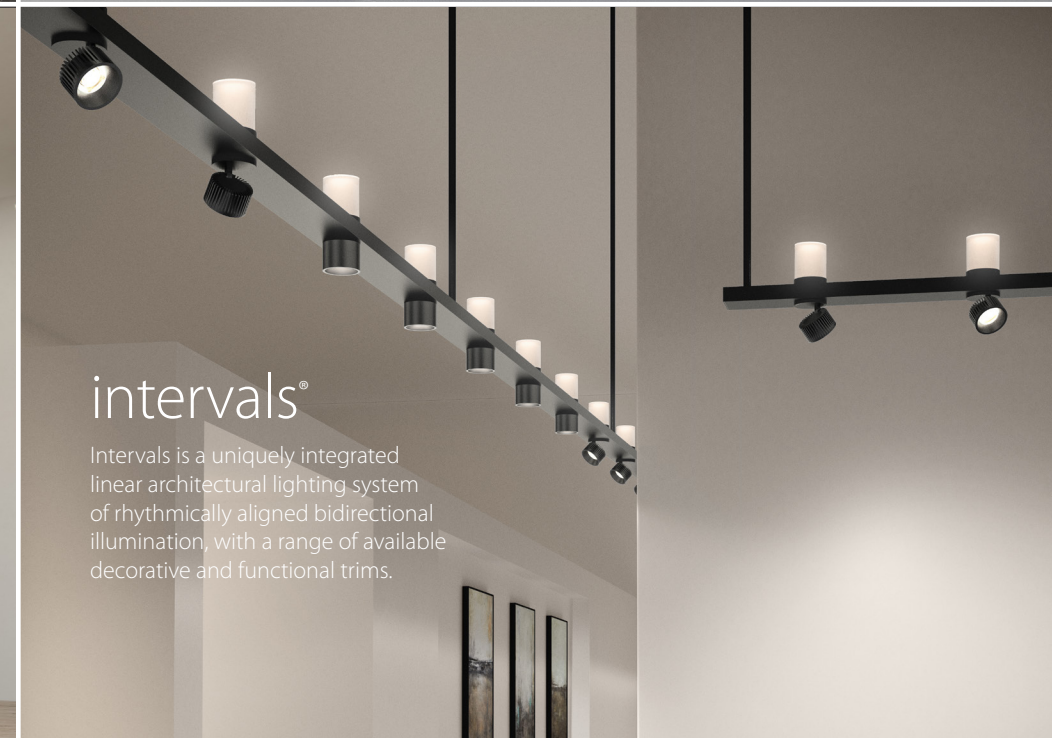

Connected in linear strands, a dramatically suspended array of LED hubs forms the geometry of a bold cube of dazzling luminance. Scaled in two sizes, Cosmic Cube can be ordered in 20" and 30" configurations or customized for your project.

purolinear 360[™]

Purolinear 360 can transition between wall and ceiling mounting using corner connectors, as shown, providing an unbroken path of directable linear illumination throughout a space. Light can be directed in 360 degrees of rotation around its axis.

coral surface[™]

Flowing sculptural shapes connect clusters of luminaires across wall or ceiling surfaces in this organically modern system of light.

suspenders[®]

A delicately scaled, modular system of interconnected elements and suspended LED luminaires. Suspenders can be configured and customized as individual lighting sculptures or as a tiered web of infinite scope and variety.