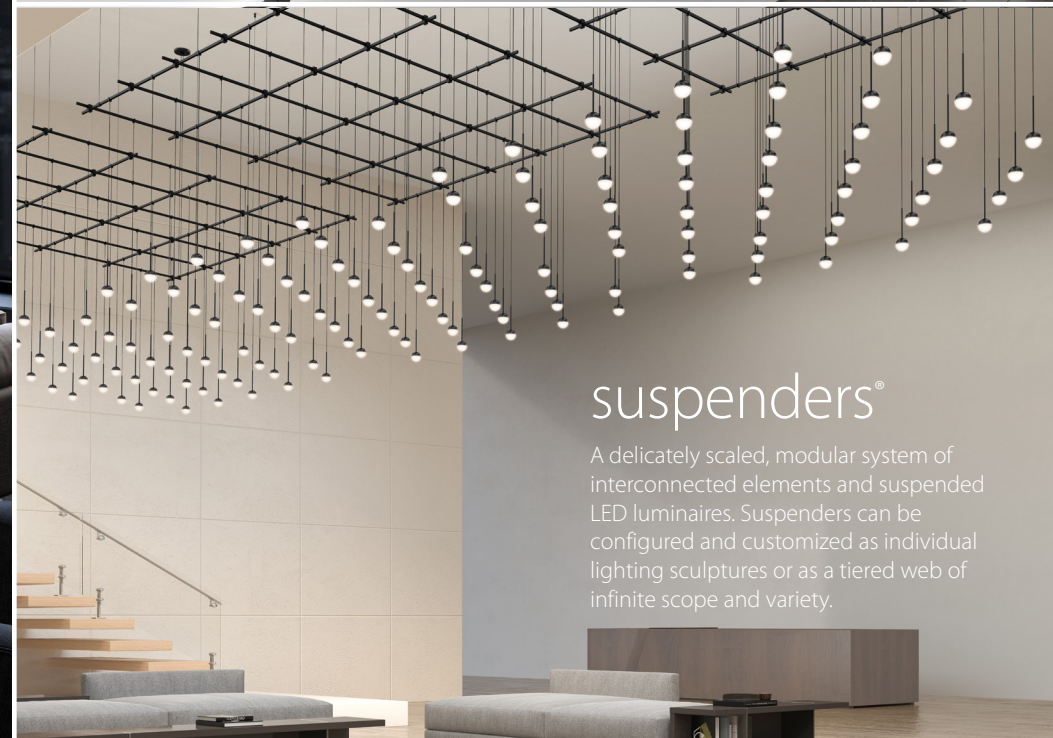

Connected in linear strands, a dramatically suspended array of LED hubs forms the geometry of a bold cube of dazzling luminance. Scaled in two sizes, Cosmic Cube can be ordered in 20" and 30" configurations or customized for your project.

purolinear 360[™]

Purolinear 360 can transition between wall and ceiling mounting using corner connectors, as shown, providing an unbroken path of directable linear illumination throughout a space. Light can be directed in 360 degrees of rotation around its axis.

coral surface[™]

Flowing sculptural shapes connect clusters of luminaires across wall or ceiling surfaces in this organically modern system of light.

suspenders[®]

A delicately scaled, modular system of interconnected elements and suspended LED luminaires. Suspenders can be configured and customized as individual lighting sculptures or as a tiered web of infinite scope and variety.